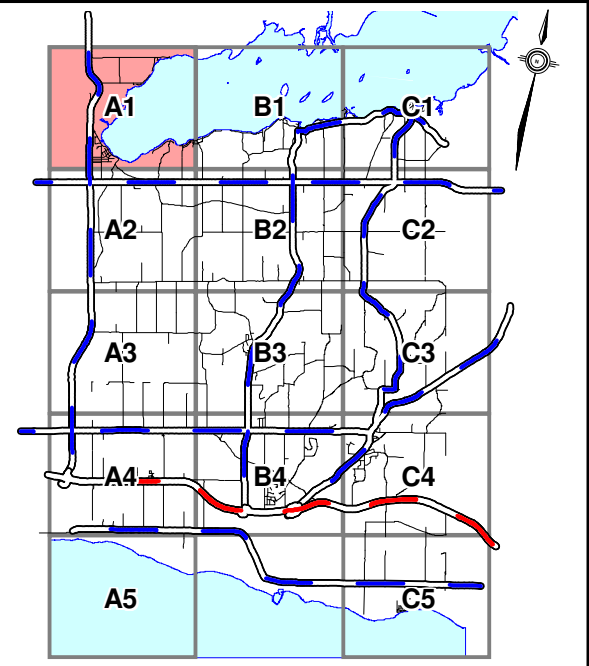

# OTONABEE-SOUTH MONAGHAN

FOR DETAILS  
SEE BEWDLEY  
MAP

### LEGEND

- Provincial Highway
  - County Road
  - Township Road
  - Township Road - Private Maintained
  - Summer Maintained
  - Private Road
  - Unopened Road Allowance
- 
- Fire Hall
  - Arena
  - Boat Launch
  - School
  - Community Centre
  - Cenotaph
  - Municipal Office
  - Heritage House / Structure
  - Park / Open Space